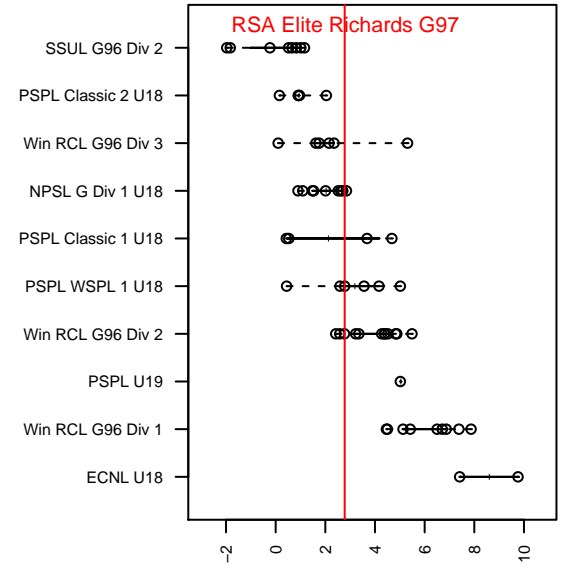

Venues played:
 2015 Nike Crossfire Challenge Gold Group U18
 2015 AstroTurf Showcase GU19 EF
 2015 PSPL WSPL 1 U18
 2015 Portland Winter Showcase U18

RSA Elite Richards G97
 Dots are actual minus expected GF (blue circles) and GA (red triangles).
 Blue line is smoothed change in attack strength. Red is smoothed change in defense strength.

**attack and defense variance (black dot)
relative to other teams
and top 10 in region**

**attack and defense rating
relative to others at age
and all opponents in last 13 months**

Performance relative to 13 month average